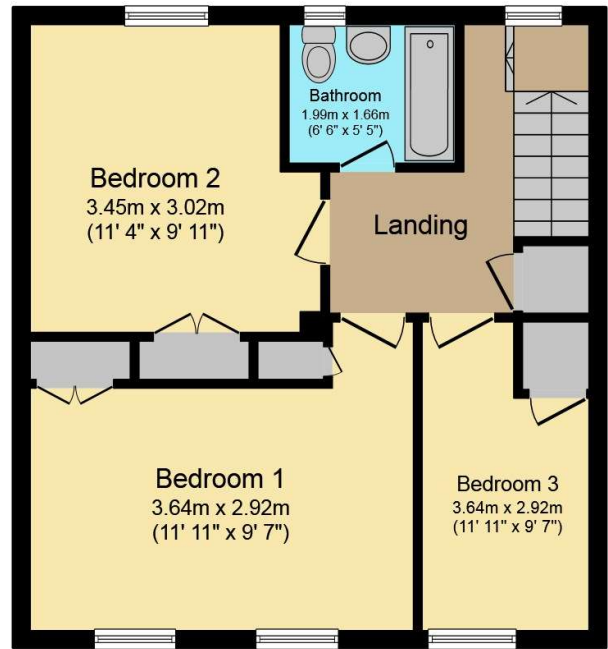

First Floor

Floor area 48.4 sq.m. (521 sq.ft.) approx

Total floor area 96.7 sq.m. (1,041 sq.ft.) approx