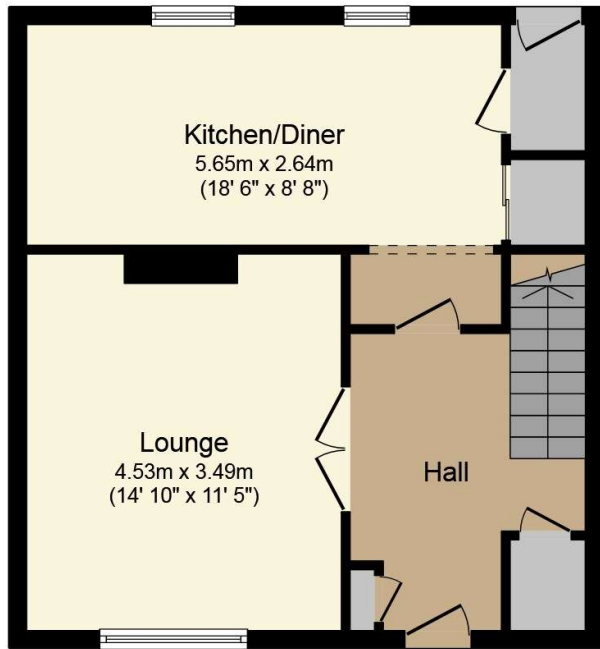

Ground Floor

Floor area 48.4 sq.m. (521 sq.ft.) approx